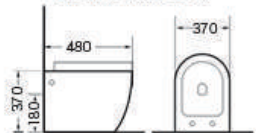

EU40.3636
Eurovan
Pro Seat & Cover
Soft Close White Colour