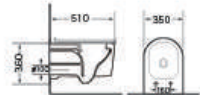

EU90.3667
Eurovan Form Wall Hung Bidet
Size: 480x350x360 mm
White Color.