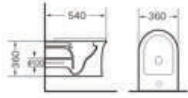

Eurovan

Curve Collection

EU50.3633
Eurovan
Curve Wall Hung WC
Rim less white color
Size:540x360x360 mm

EU90.3633
Eurovan
Curve Wall Hung Bidet
White color
Size:540x360x360 mm

EU40.3633
Eurovan
Curve Slim Seat & Cover
Soft close White Color