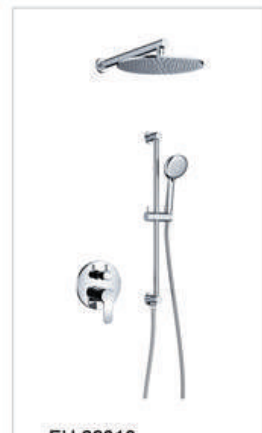

EU.66318
Eurovan Cosmo Shower system
combination Brass Chrome plated