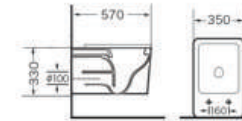

EU40.3655
Eurovan
Cube Sim Seat & cover
Soft close White Color

EU50.3655
Eurovan
Cube Wall Hung WC
rim less white color
Size:510x350x360 mm

Eurovan Grand Collection

Eurovan

Grand Collection

EU50.3674
Eurovan
Grand Wall Hung WC.
Size:570x350x330 mm
Rim less white color