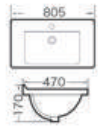

EU22.6010
Eurovan Oval Counter Washbasin Drop in
Size:550x430x200 mm
White Colour

EU33.925
Eurovan Brada Counter Shelf Washbasin
Size:925x520x210 mm

EU33.805
Eurovan- Plus Counter Shelf Washbasin
Size:805x470x170 mm