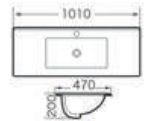

EU33.810
Eurovan Sierra Counter Shelf Washbasin
Size:810x480x210 mm

Eurovan Counter Washbasin

EU33.750
Eurovan Living Counter Shelf Washbasin
Size:750x470x180 mm

EU33.1010
Eurovan Living Counter Shelf Washbasin
Size:1010x470x200 mm