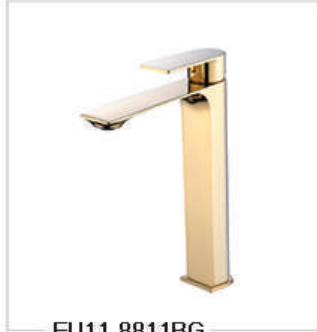

EU11.8811BG
Eurovan LB4 Washbasin Mixer,
Brushed Gold, L Size