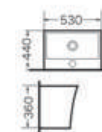

EU21.3634
Eurovan
City Wall Hung
Washbasin
Size:530x440x360 mm
White Colour