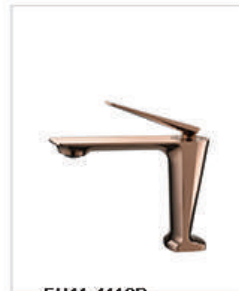

Eurovan

Mixers

Slim Collection

Eurovan Mixers Slim Collection

EU11.4410
Eurovan Slim Washbasin Mixer,
Chrome Plated, S Size

EU11.4410B
Eurovan Slim Washbasin Mixer,
Matt Black Color, S Size

EU11.4410BG
Eurovan Slim Washbasin Mixer,
Brushed Gold, S Size