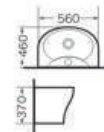

EU14.6053
Eurovan
Curve Over Counter
Washbasin
Size:450x450x140 mm
White Colour