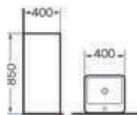

EU40.3674
Eurovan
Grand Slim Seat & cover .
Soft close White Color

EU90.3674
Eurovan
Grand Floor Standing W.C
Back to wall Without Cistern
White Colour
Size:500x350x405 mm

EU60.3674
Eurovan
Grand Floor Standing W.C
back to wall White Colour
Size:640x360x850mm

EU70.3674
Eurovan
Grand Exposed Flashing
Cistern
White Colour

EU41.3674
Eurovan
Grand Seat & Cover
Soft close White colour

Eurovan

EU14.6047
Eurovan
Grand Over Counter
Washbasin
Size: 700x400x130 mm
White Colour

EU23.3674
Eurovan
Grand Free Standing
Washbasin
Size: 400x400x850 mm
White Colour

EU30.5525
Eurovan Grand Washbasin
Size: 570x440x810 mm
White Colour

EU11.5525
Eurovan Grand Full Pedestal
White Colour

Eurovan Curve Collection