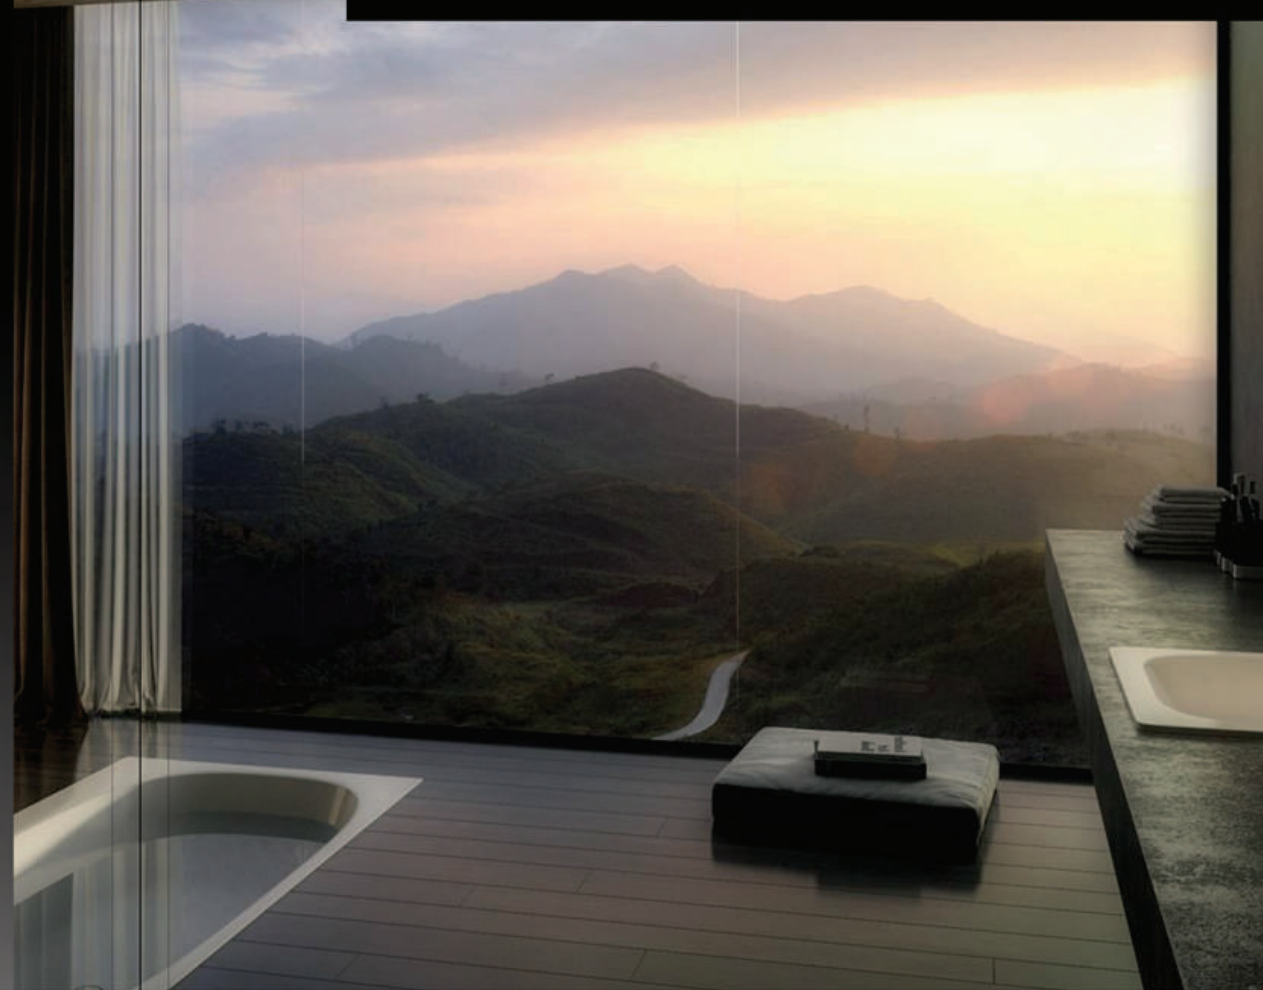

Eurovan Mixers Dream Collection

Eurovan

Mixers

Dream Collection