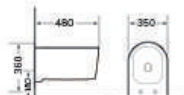

EU14.6067
Eurovan Form Over Counter Washbasin
Size: 610x335x110 mm
White Colour