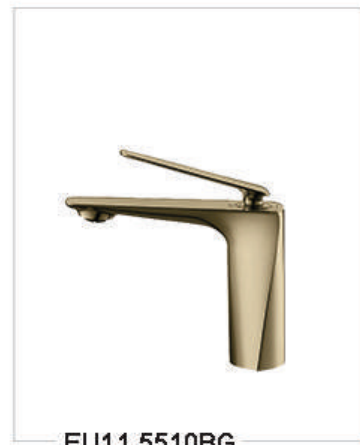

EU11.5510BG
Eurovan Luna Washbasin Mixer,
Brushed Gold, S Size