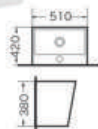

Eurovan Cube Collection

Eurovan

Cube Collection

EU21.3655
Eurovan
City Wall Hung
Washbasin
Size:510x420x380 mm
White Colour

EU14.6049
Eurovan
Cube Over Counter
Washbasin
Size:670x460x150 mm
White Colour

EU14.6050
Eurovan
Cube Over Counter
Washbasin
Size:560x450x150 mm
White Colour