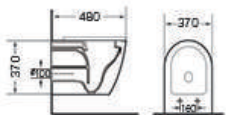

EU40.3636
Eurovan
Pro Pro Seat & Cover
Soft close Slim, White Color