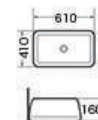

EU14.3658
Eurovan
City Over Counter
Washbasin
Size:440x440x150 mm
White Colour

Eurovan

Life Collection

EU14.6048
Eurovan
Life Over Counter
Washbasin
Size:610x410x160 mm
White Colour

EU30.5546
Eurovan Life Washbasin
Size:660x520 mm
White Colour