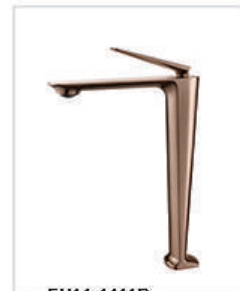

EU11.4410R
Eurovan Slim Washbasin Mixer,
Rose Flake, S Size

EU11.4411
Eurovan Slim Washbasin Mixer,
Chrome Plated, L Size

EU11.4411BG
Eurovan Slim Washbasin Mixer,
Brushed Gold, L Size

EU11.4411B
Eurovan Slim Washbasin Mixer,
Matt Black Color, L Size