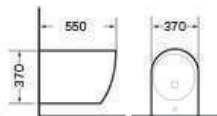

EU61.3636
Eurovan
Pro Floor Standing W.C
Back to Wall, Without Cistern
White Colour
Size:480x370x370mm