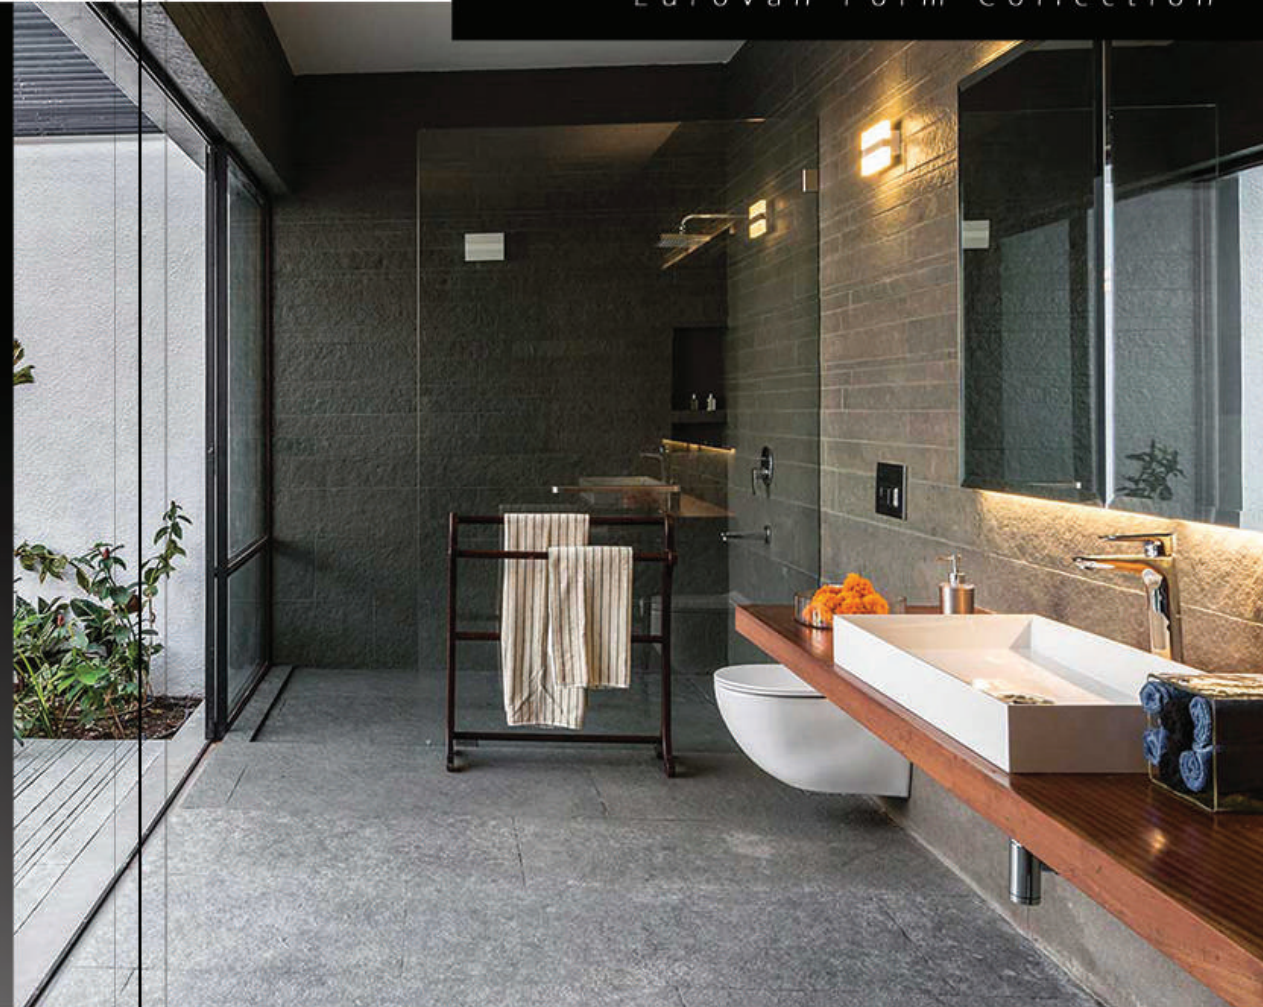

EU15.5546
Eurovan Life Half Pedestal
White Colour

EU50.3641
Eurovan
Life Wall Hung WC
Rim Less White Color
Size:550x380x440

EU40.3641
Eurovan
Life Seat & Cover
Soft Close White Color

Eurovan

Form Collection