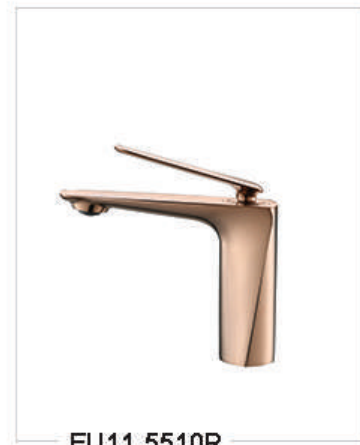

EU22.4410BG
Eurovan Slim Bath and Shower
Mixer Set, Brushed Gold

Eurovan Mixers Luna Collection

Eurovan

Mixers

Luna Collection

EU11.5510
Eurovan Luna Washbasin Mixer,
Chrome Plated, S Size

EU11.5510B
Eurovan Luna Washbasin Mixer
Matt Black Color S Size