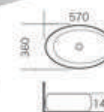

EU14.6056
Eurovan-Style dote
Over Counter Washbasin
Size:700x380x130 mm
White Colour