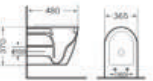

EU40.3668BL
LB3 Seat & cover
Soft close Slim Matt Black Color