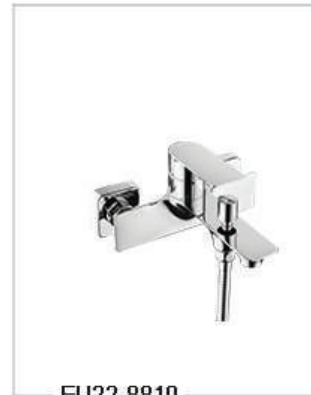

EU11.8810BG
Eurovan LB4 Washbasin Mixer,
Brushed Gold, S Size

EU11.8811BG
Eurovan LB4 Washbasin Mixer,
Brushed Gold, L Size

EU11.8810B
Eurovan LB4 Washbasin Mixer,
Matt Black Color, S Size

EU11.8811B
Eurovan LB4 Washbasin Mixer,
Matt Black Color, L Size