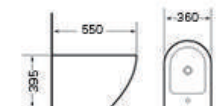

EU91.3636
Eurovan
Pro Floor Standing Bidet
White Colour
Size:550x360x395 mm