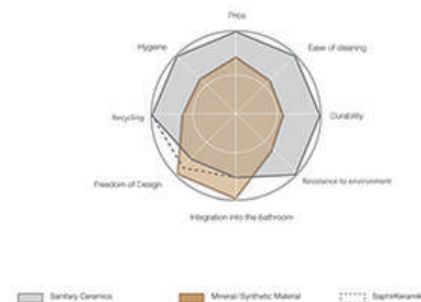

Eurovan Ceramics or Synthetic Materials

Ceramics or synthetic materials: Ceramic is the material which has been traditionally used in the bathroom over the centuries- and with good reason. The superiority of the material is evident, particularly in terms of hygiene, useful lifetime, environmental compatibility and durability. However, washbasins made of plastics and mineral-based cast materials are also available on the market, which present a design challenge to producers of sanitary ware. EUROVAN has always had a reputation as an innovator in the sanitary sector and is always striving to improve the materials and production techniques it uses. As a result of this efforts, new ceramic compositions have been developed that allow smaller tolerances and even more precise corner radii or large flat ceramic items. Made to measure washbasin solutions ensure that ceramic sanitary ware can be fitted with millimeter precision into bathroom floor plans. Ceramics therefore deliver outstanding performance in all respects.