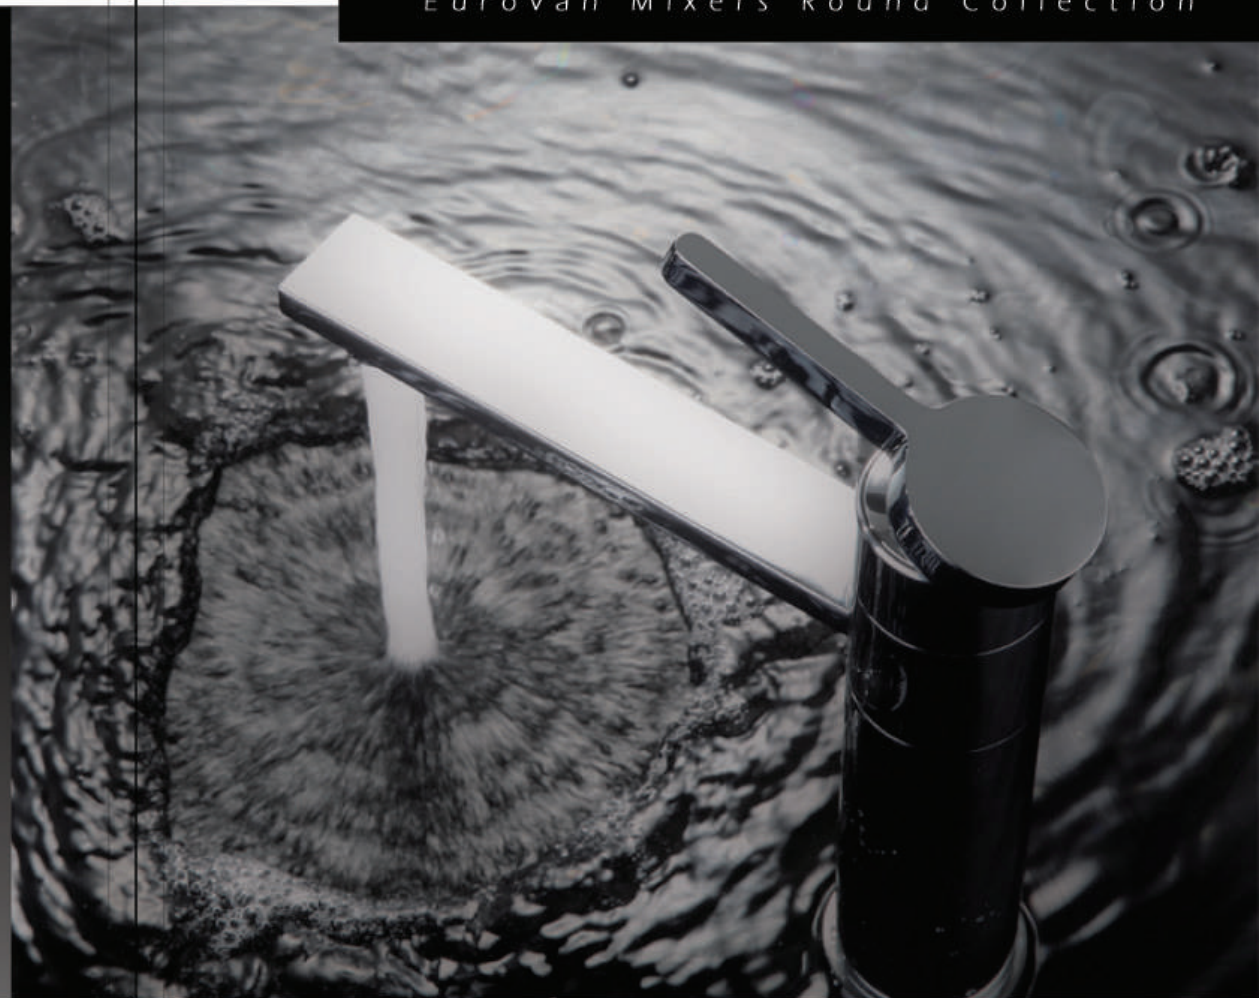

EU11.5510R
Eurovan Luna Washbasin Mixer,
Rose Finish, S-Size

EU11.5510BG
Eurovan Luna Washbasin Mixer,
Brushed Gold, S Size

Eurovan Mixers Round Collection

Eurovan

Mixers

Round Collection

EU11.6610
Eurovan Round Washbasin Mixer, Chrome Plated, S Size