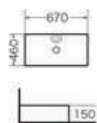

EU14.6052
Eurovan-Style CU
Over Counter Washbasin
Size:570x360x140 mm
White Colour.

EU14.6056
Eurovan-Style dote
Over Counter Washbasin
Size:700x380x130 mm
White Colour

EU14.6051
Eurovan-Style Drop
Over Counter Washbasin
Size:670x470x120 mm
White Colour

Eurovan Cube Collection

Eurovan

Cube Collection

EU21.3655
Eurovan
City Wall Hung
Washbasin
Size:510x420x380 mm
White Colour

EU14.6049
Eurovan
Cube Over Counter
Washbasin
Size:670x460x150 mm
White Colour

EU14.6050
Eurovan
Cube Over Counter
Washbasin
Size:560x450x150 mm
White Colour