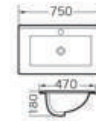

EU33.1010
Eurovan Living Counter Shelf Washbasin
Size:1010x470x200 mm