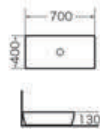

EU40.3674
Eurovan
Grand Slim Seat & cover .
Soft close White Color

EU90.3674
Eurovan
Grand Floor Standing W.C
Back to wall Without Cistern
White Colour
Size:500x350x405 mm

EU60.3674
Eurovan
Grand Floor Standing W.C
back to wall White Colour
Size:640x360x850mm

EU23.3674
Eurovan
Grand Free Standing
Washbasin
Size: 400x400x850 mm
White Colour

EU30.5525
Eurovan Grand Washbasin
Size: 570x440x810 mm
White Colour

EU11.5525
Eurovan Grand Full Pedestal
White Colour

Eurovan Curve Collection