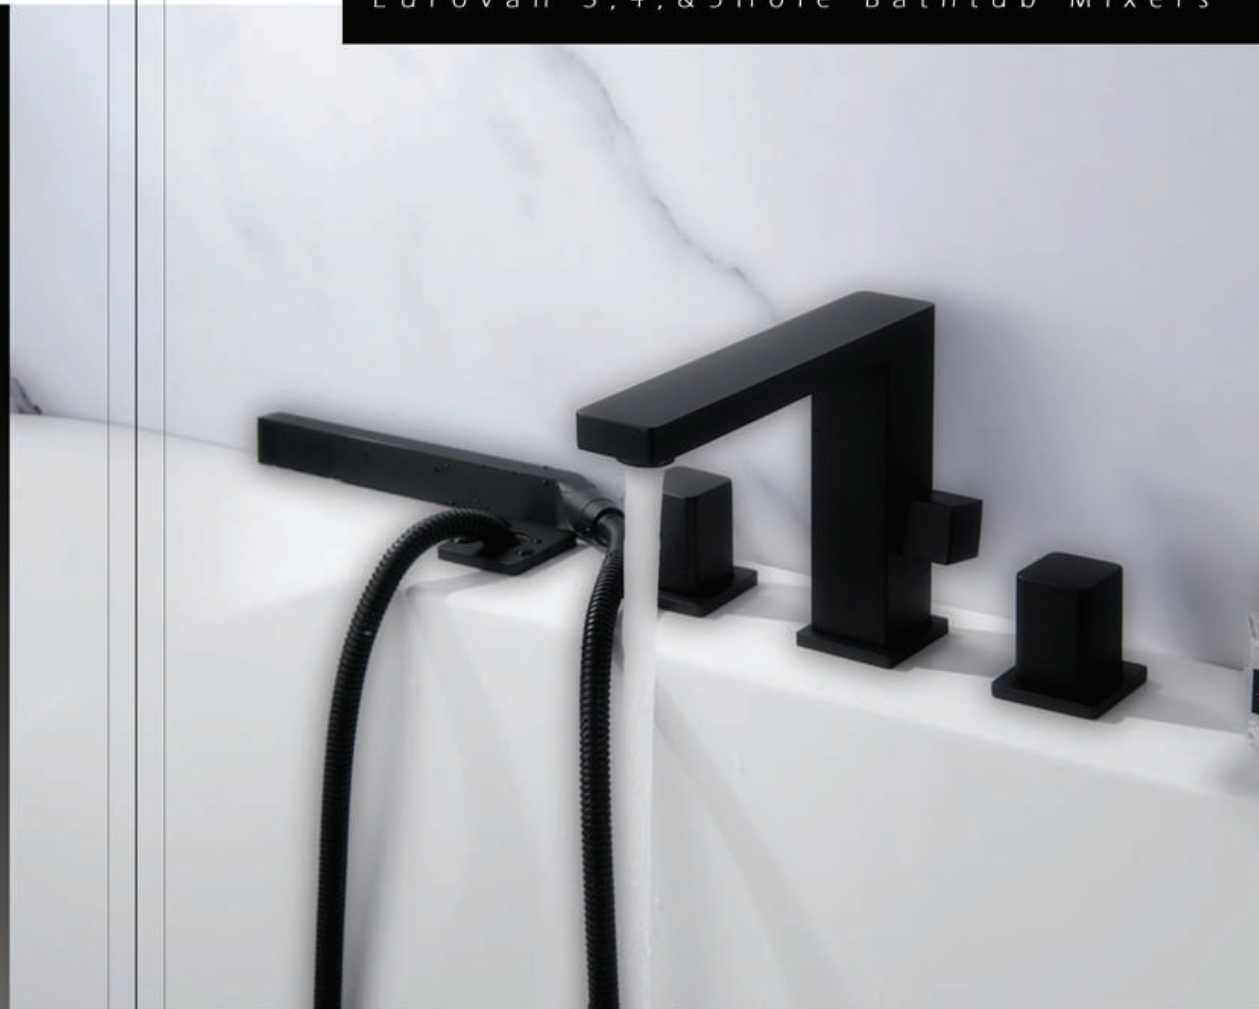

EU.2235
Eurovan Slim Free-Standing
Bath Mixer / kald & varmt vand
køle, Chrome platted

Eurovan Free-Standing Bath
and shower Mixer

Eurovan

Mixers

3,4&5 Hole Bathtub Mixers

EU1320.00
Eurovan Square: 3-hole deck mounted Bathtub mixers
with pull-out hand shower

EU1620.00
Eurovan Cube: 5-hole deck mounted Bathtub mixers
with pull-out hand shower

EU1420.00
Eurovan LBS: 4-hole deck mounted Bathtub mixers
with pull-out hand shower

EU1520.00
Eurovan Square: 5-hole deck mounted Bathtub mixers
with pull-out hand shower