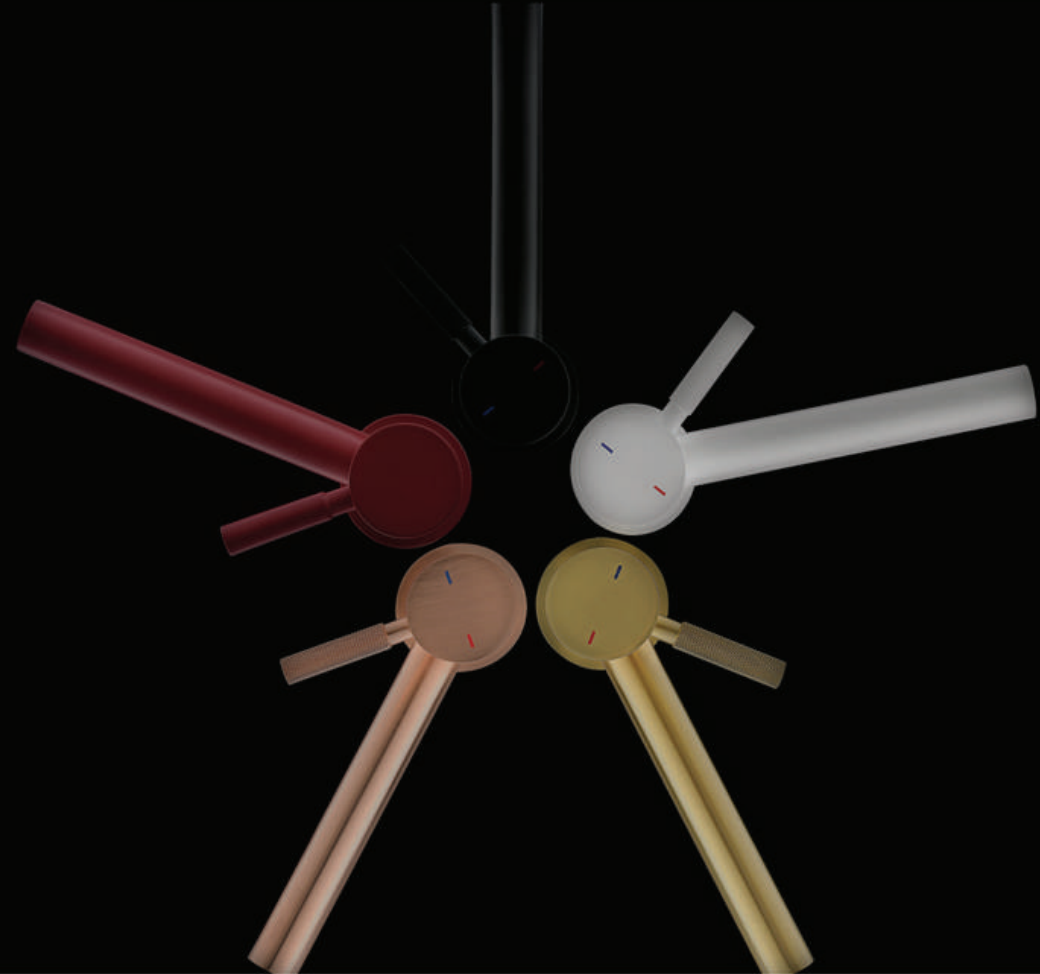

Eurovan

Mixers

Switch Collection

EU11.3310
Eurovan Switch Washbasin Mixer
Brass, Chrome plated S Size

EU22.3310
Eurovan Switch Bath and Shower
System Set, Chrome Plated

EU11.3311
Eurovan Switch Washbasin Mixer
Brass, Chrome plated L Size