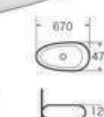

EU40.3620
Eurovan - Style Slim
Seat & cover Soft close
White Color