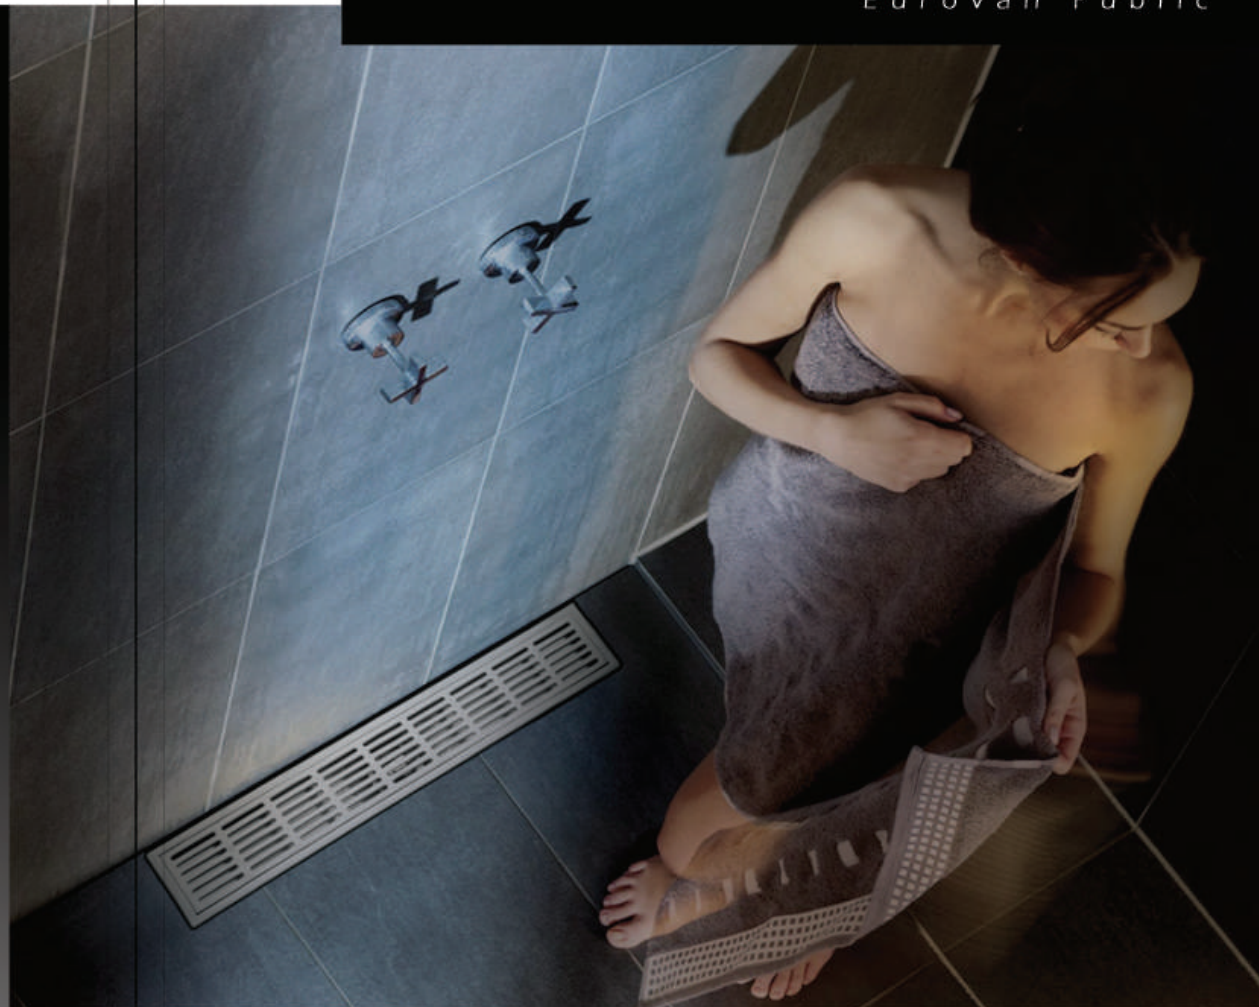

EUS.1110
Eurovan Square Robe Hook
Brass Chrome Plated

EUS.1109
Eurovan Square Paper Holder
Stainless Steel Brass Chrome
Plated

EU88634
Eurovan Square Towel Rail Brass
Matt Black Colour

EU88631
Eurovan Square Toilet
Role Holder Brass
Matt Black Colour

EU88632
Eurovan Square Robe
Hook Brass
Matt Black Colour

EU88630
Eurovan Square Toilet
Brush Holder Brass
Matt Black Colour

Eurovan

Public

Eurovan Public

EUH.99107
Eurovan Pro: Hand Dryer
Automatic Sensor, Stainless
Steel Satin Finishing.

EUH.99108
Eurovan- Slim: Hand Dryer
Automatic Sensor, Stainless
Steel Satin Finishing.

EUH.99106
Eurovan Liberty: Hand Dryer
Automatic Sensor, Stainless
Steel Satin Finishing.

EUH60.5540
EUROVAN Pro H Wall Mounted
Soap Dispenser S.S.304
Chrome plated.