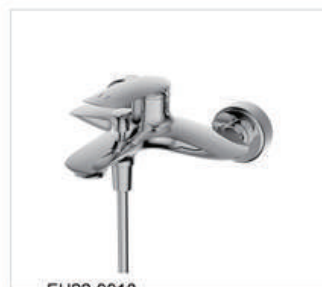

EU22.9910
Eurovan Dream Bath and Shower Mixer,
Chrome Plated