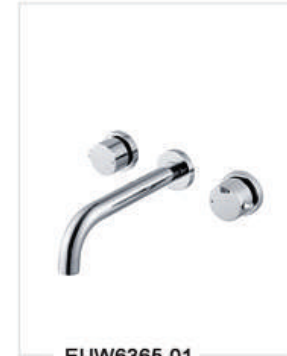

EUW6365.01
Eurovan Round 3-hole Wall Mounted Basin Mixer Brass Chrome Plated