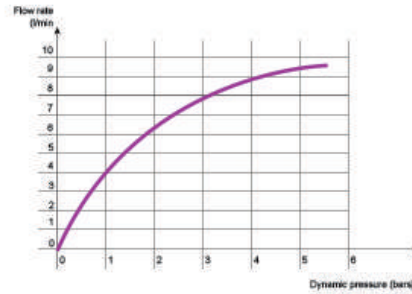

Bath and Shower Mixers Flow Rate
9.5 L/M in 551 kPa