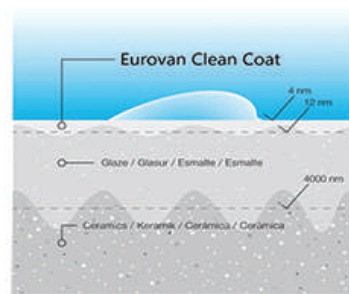

Eurovan Clean Coat

ECC stands for Eurovan Clean Coat. This innovative ceramic surface finish is a vitreous silicate ceramic coating which is fired on top of the original glaze. ECC is an extremely hard, indeed almost indestructible indivisible part of the ceramic object to which it is applied.

The benefits of this process: With a roughness of only 4 nanometers, ECC is entirely free of pores. Thanks to this feature, lime, dirt and bacteria have practically nowhere to gain a foothold- and even if they do, they can be removed much more easily. A hydrophobic effect caused by the materials ensures that dirt particles are more easily washed away on flushing. In addition, cleaning and disinfection fluids spread over the surface more easily and thus work more effectively. This is an ideal solution for the rigorous demands of everyday cleaning- for example in hotels or clinics- as ECC also means the sanitary ware is highly resistant to aggressive cleaning agents and chemicals. ECC ensures the highest standard of cleanliness and hygiene in the long-term. Even after years of use, the sanitary ware remains smooth and shiny, just as it was when it was brand new, in private bathrooms and public and semi-public areas.