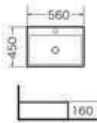

EU14.6052
Eurovan-Style CU
Over Counter Washbasin
Size:570x360x140 mm
White Colour.

EU14.6056
Eurovan-Style dote
Over Counter Washbasin
Size:700x380x130 mm
White Colour

EU14.6051
Eurovan-Style Drop
Over Counter Washbasin
Size:670x470x120 mm
White Colour

Eurovan Cube Collection

Eurovan

Cube Collection

EU21.3655
Eurovan
City Wall Hung
Washbasin
Size:510x420x380 mm
White Colour

EU14.6049
Eurovan
Cube Over Counter
Washbasin
Size:670x460x150 mm
White Colour

EU14.6050
Eurovan
Cube Over Counter
Washbasin
Size:560x450x150 mm
White Colour