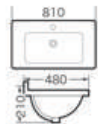

Eurovan Counter Washbasin