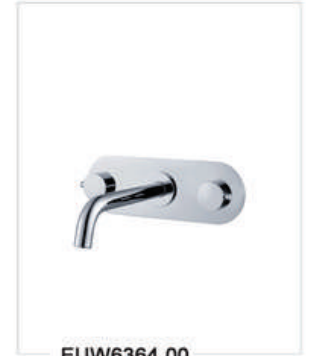

EUW6364.00
Eurovan Switch Wall Mounted Basin Mixer Brass Chrome Plated