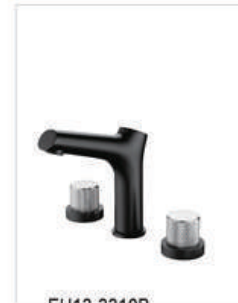

EU13.3310B
Eurovan Switch 3-Hole Washbasin
Mixer Brass, Matt, Black Color