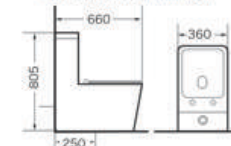

EU41.3674
Eurovan
Grand Seat & Cover
Soft close White colour