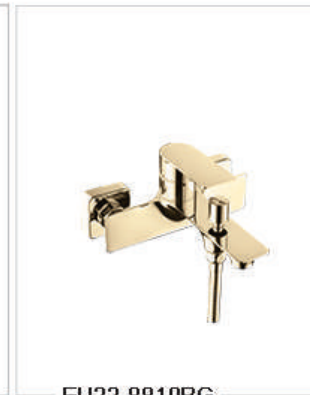

EU22.8810BG
Eurovan LB4 Bath and Shower
Mixer, Brushed Gold