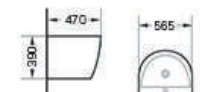

EU70.3636
Eurovan Pro Exposed
Flushing Cistern
White Colour

EU40.3636
Eurovan Pro Seat & Cover
Soft close White colour

EU91.3636
Eurovan
Pro Floor Standing Bidet
White Colour
Size:550x360x395 mm

EU21.3636
Eurovan
Pro Wall Hung Washbasin
Size:565x470x390 mm
White Colour