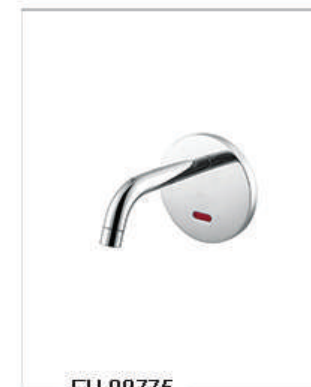

EU.99775

Eurovan Round Wall Mounted Electronic Tap. Battery operated.