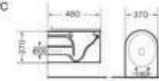

EU40.3668BL
LB3 Seat & cover
Soft close Slim Matt Black Color