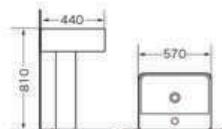

EU23.3674
Eurovan
Grand Free Standing
Washbasin
Size: 400x400x850 mm
White Colour

EU30.5525
Eurovan Grand Washbasin
Size: 570x440x810 mm
White Colour

EU11.5525
Eurovan Grand Full Pedestal
White Colour

Eurovan Curve Collection