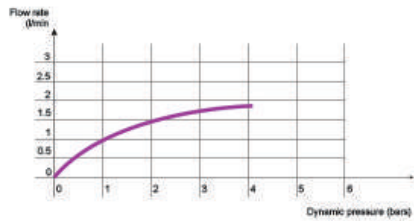

Flow Rate for Public Wash Basin Mixer
1.9 L/M in 417 kPa