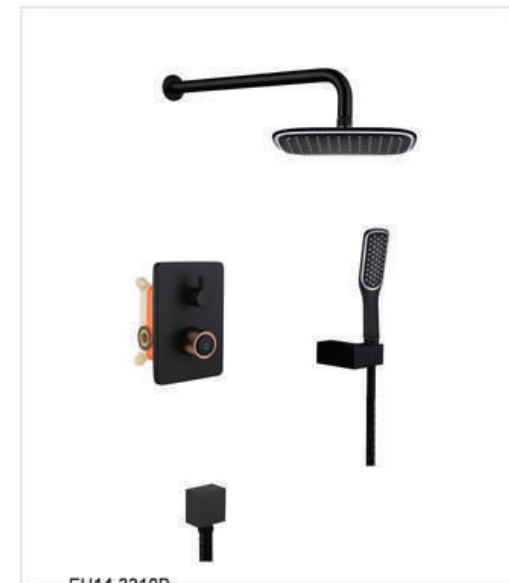

Eurovan

Mixers

Switch Collection

EU11.3310
Eurovan Switch Washbasin Mixer
Brass, Chrome plated S Size

EU22.3310
Eurovan Switch Bath and Shower
System Set, Chrome Plated

EU11.3311
Eurovan Switch Washbasin Mixer
Brass, Chrome plated L Size

EU11.3320
Eurovan Switch Kitchen Mixer
Brass, Chrome Plated

EU13.3310B
Eurovan Switch 3-Hole Washbasin
Mixer Brass, Matt, Black Color

EU11.3310B
Eurovan Switch Washbasin Mixer
Brass, Matt, Black Color S Size

EU22.3310B
Eurovan Switch Bath and Shower
System Set, Black Color

EU14.3310B
Eurovan Switch Concealed shower System
2 Way Brass, Black Color

EU11.3320B
Eurovan Switch Kitchen Mixer
Brass, Matt, Black Color