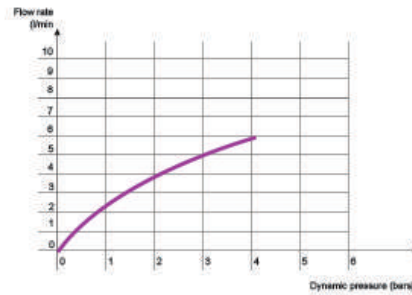

Kitchen Mixers Flow Rate
6 L/M in 417 kPa

American LEED

Leadership in Energy and Environmental Design

- High environmental quality buildings
- Global evaluation for buildings
- Credit system
- 4 levels of certification

German DGNB

'Deutsche Gesellschaft für Nachhaltiges Bauen'

- Sustainable quality and building development
- Hydro-economic solutions • New buildings
- Points systems with 3 levels of certification

Nachhaltiges Bauen

German BNB

'Bewertungssystem Nachhaltiges Bauen für Bundesgebäude'

- Sustainable approach
- Controlling the building's lifecycle
- Public buildings
- Points systems with 3 levels of performance

Middle Eastern ESTIDAMA

Sustainable development

- Sustainable way of life
- Preservation of Abu Dhabi
- 3 levels of certification