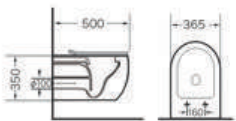

Eurovan Style Collection

Eurovan

Style Collection

EU50.3620
Eurovan - Style Wall
Hung WC rim less
white color
Size:500x365x350 mm

EU40.3620
Eurovan - Style Slim
Seat & cover Soft close
White Color

EU14.6055
Eurovan-Style OV
Over Counter Washbasin
Size:640x440x110 mm
White Colour.