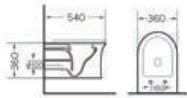

Eurovan

Curve Collection

EU50.3633
Eurovan
Curve Wall Hung WC
Rim less white color
Size:540x360x360 mm

EU90.3633
Eurovan
Curve Wall Hung Bidet
White color
Size:540x360x360 mm

EU40.3633
Eurovan
Curve Slim Seat & Cover
Soft close White Color