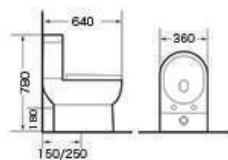

Eurovan

Mont Collection

EU60.3331
Eurovan
Mont Floor Standing W.C
White Colour
Size:640x360x780 mm

EU70.3331
Eurovan
Mont Exposed Flashing
Cistern
White Colour

EU40.3331
Eurovan
Mont Seat & Cover
White Colour

EU11.5589
Eurovan Mont Full Pedestal
Size:610x475x875 mm
White Colour

EU30.5589
Eurovan Mont Washbasin
White Colour

Eurovan

Colour Collection

Eurovan Colour Collection

EU50.3636BL
Eurovan Pro Wall Hung WC
Size: 480x360x370 mm
Rim less Matt Black color