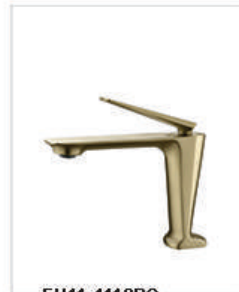

Eurovan

Mixers

Slim Collection

Eurovan Mixers Slim Collection

EU11.4410
Eurovan Slim Washbasin Mixer,
Chrome Plated, S Size

EU11.4410B
Eurovan Slim Washbasin Mixer,
Matt Black Color, S Size

EU11.4410BG
Eurovan Slim Washbasin Mixer,
Brushed Gold, S Size