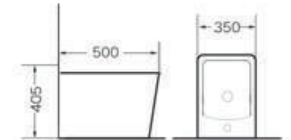

EU90.3674
Eurovan
Grand Floor Standing W.C
Back to wall Without Cistern
White Colour
Size:500x350x405 mm