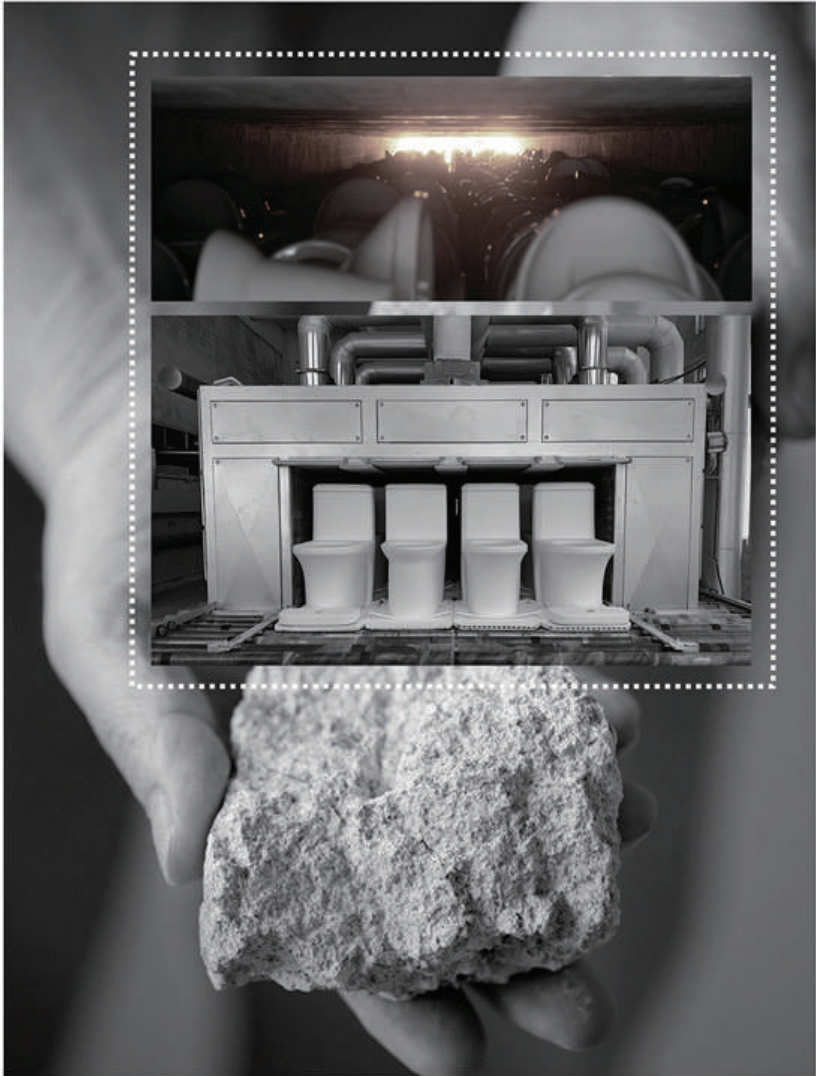

Advanced
Rolling Klin