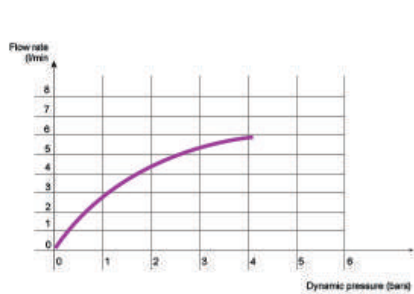

Fixture type	OCC Rating Class^a					Plumbing Code	Units for Water Usage Rate
	E	D	C	B	A		
Bathroom faucet, private^a	6.0	5.0	4.0	3.0	2.0	6.0	L/min
Bathroom faucet, public^a	No standard	No standard	1.9	1.9^b	1.9^c	6.0	L/min
Showerhead^d	9.5	8.5	7.5	6.5	5.5	10.0	L/min
Kitchen faucet^a	6.0	5.0	4.0	3.0	2.0	8.0	L/min
Bidets/bidet sprayer^a	6.0	5.0	4.0	3.0	2.0	8.0	L/min
Toilet, single-flush	Not covered					5.0	L/flush
Toilet, dual-flush^a			6.0/4.0	4.5/3.0	4.0/2.5	6.0/4.0	L/flush
Urinal					0.5	2.0	L/flush

Flow Rate for Residential Basin Mixer
6 L/M in 417 kPa