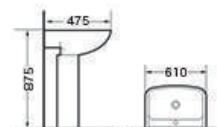

Eurovan

Mont Collection

EU60.3331
Eurovan
Mont Floor Standing W.C
White Colour
Size:640x360x780 mm

EU70.3331
Eurovan
Mont Exposed Flashing
Cistern
White Colour

EU40.3331
Eurovan
Mont Seat & Cover
White Colour

EU11.5589
Eurovan Mont Full Pedestal
Size:610x475x875 mm
White Colour

EU30.5589
Eurovan Mont Washbasin
White Colour

Eurovan

Colour Collection

Eurovan Colour Collection

EU50.3636BL
Eurovan Pro Wall Hung WC
Size: 480x360x370 mm
Rim less Matt Black color